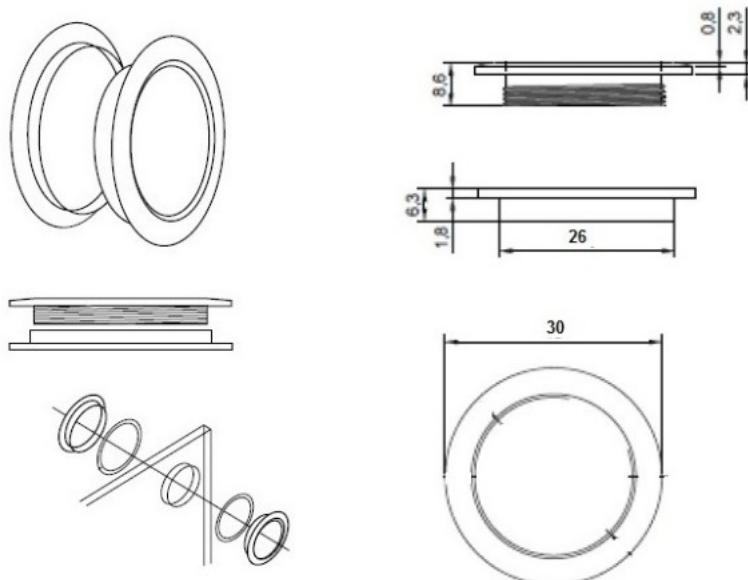

## Description:

Glass Door Pull, Aluminium,  $\varnothing 30 \times 9 \text{mm}$ , Bore 25mm, Alu Finish

## Item number:

17.40.102-0

Units	Box	Carton	HS Code	Barcode
Pcs.	5	500	8302420090	 5704866072236